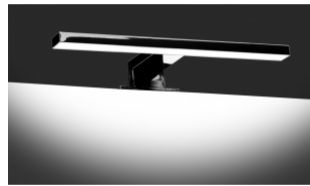

DATA SHEET

LED MIRROR AND CABINET LAMP, 5W, 4200K, CHROME, IP44

LOTM542

DESCRIPTION

The fixtures are damp-resistant, with IP44 index of protection, designed for mounting on a cabinet/mirror in rooms with higher dampness levels. The fixtures are a good solution for cabinet and furniture lighting.

BENEFITS

- High protection rate IP44
- Long exploitation period
- Wide beam angle 120°
- Simplistic and elegant design
- Compact size
- Chrome coating

APPLICATION

- Bathroom lighting
- Cabinet & furniture lighting